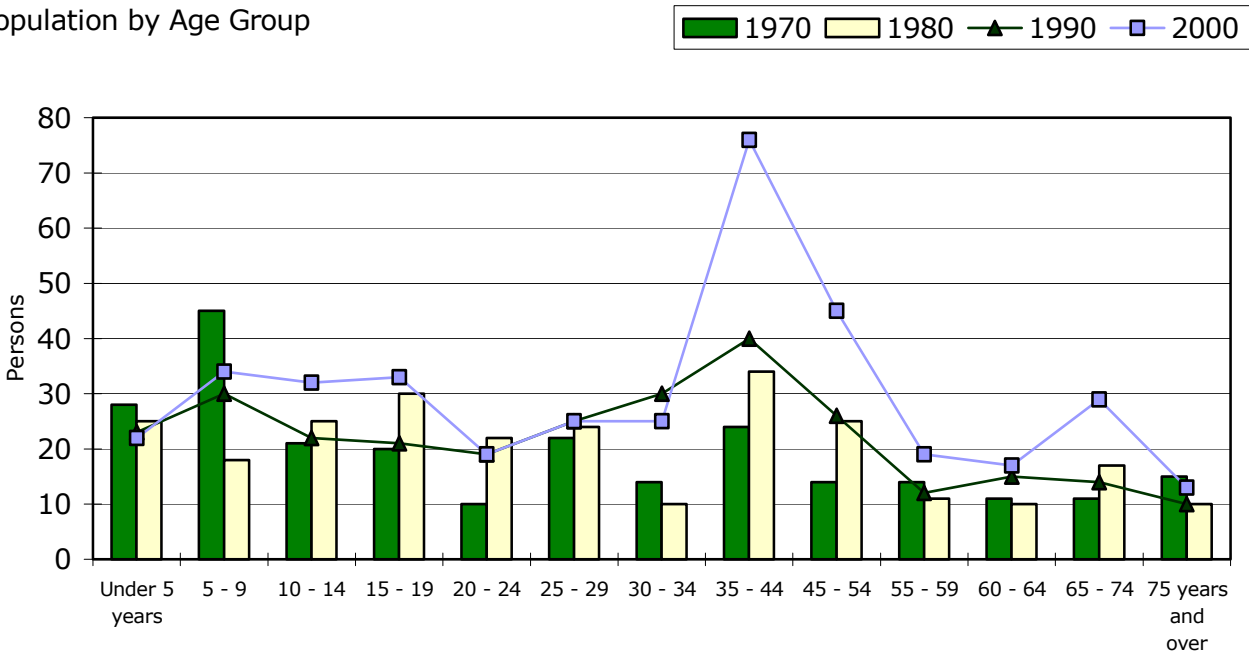

Warner Township, Antrim County, Michigan
POPULATION BY AGE GROUP

Age Group	1970-1980		1980-1990		1990-2000		
	1970*	1980	Percent Change	1990	Percent Change	2000	Percent Change
Under 5 years	28	25	-10.7%	23	-8.0%	22	-4.3%
5 - 9	45	18	-60.0%	30	66.7%	34	13.3%
10 - 14	21	25	19.0%	22	-12.0%	32	45.5%
15 - 19	20	30	50.0%	21	-30.0%	33	57.1%
20 - 24	10	22	120.0%	19	-13.6%	19	0.0%
25 - 29	22	24	9.1%	25	4.2%	25	0.0%
30 - 34	14	10	-28.6%	30	200.0%	25	-16.7%
35 - 44	24	34	41.7%	40	17.6%	76	90.0%
45 - 54	14	25	78.6%	26	4.0%	45	73.1%
55 - 59	14	11	-21.4%	12	9.1%	19	58.3%
60 - 64	11	10	-9.1%	15	50.0%	17	13.3%
65 - 74	11	17	54.5%	14	-17.6%	29	107.1%
75 years and over	15	10	-33.3%	10	0.0%	13	30.0%
TOTAL	249	261	4.8%	287	10.0%	389	35.5%
Median age	N/A	27.2		30.6		35.6	

Source: United States Bureau of the Census

* Derived from census sample data.

Warner Township, Antrim County, Michigan
Population by Age Group