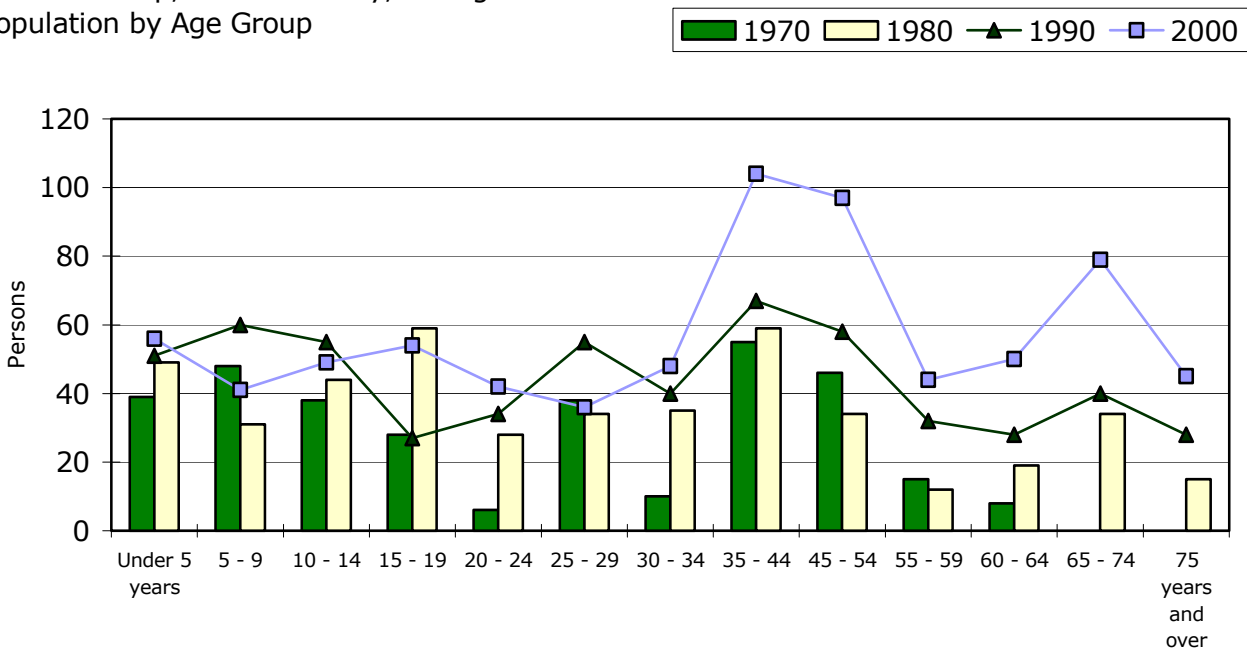

Star Township, Antrim County, Michigan
POPULATION BY AGE GROUP

Age Group	1970-1980		1980-1990		1990-2000		
	1970*	1980	Percent Change	1990	Percent Change	2000	Percent Change
Under 5 years	39	49	25.6%	51	4.1%	56	9.8%
5 - 9	48	31	-35.4%	60	93.5%	41	-31.7%
10 - 14	38	44	15.8%	55	25.0%	49	-10.9%
15 - 19	28	59	110.7%	27	-54.2%	54	100.0%
20 - 24	6	28	366.7%	34	21.4%	42	23.5%
25 - 29	38	34	-10.5%	55	61.8%	36	-34.5%
30 - 34	10	35	250.0%	40	14.3%	48	20.0%
35 - 44	55	59	7.3%	67	13.6%	104	55.2%
45 - 54	46	34	-26.1%	58	70.6%	97	67.2%
55 - 59	15	12	-20.0%	32	166.7%	44	37.5%
60 - 64	8	19	137.5%	28	47.4%	50	78.6%
65 - 74	0	34	--	40	17.6%	79	97.5%
75 years and over	0	15	--	28	86.7%	45	60.7%
TOTAL	331	453	36.9%	575	26.9%	745	29.6%
Median age	N/A	27.3		30.7		38.2	

Source: United States Bureau of the Census

* Derived from census sample data.

Star Township, Antrim County, Michigan
Population by Age Group