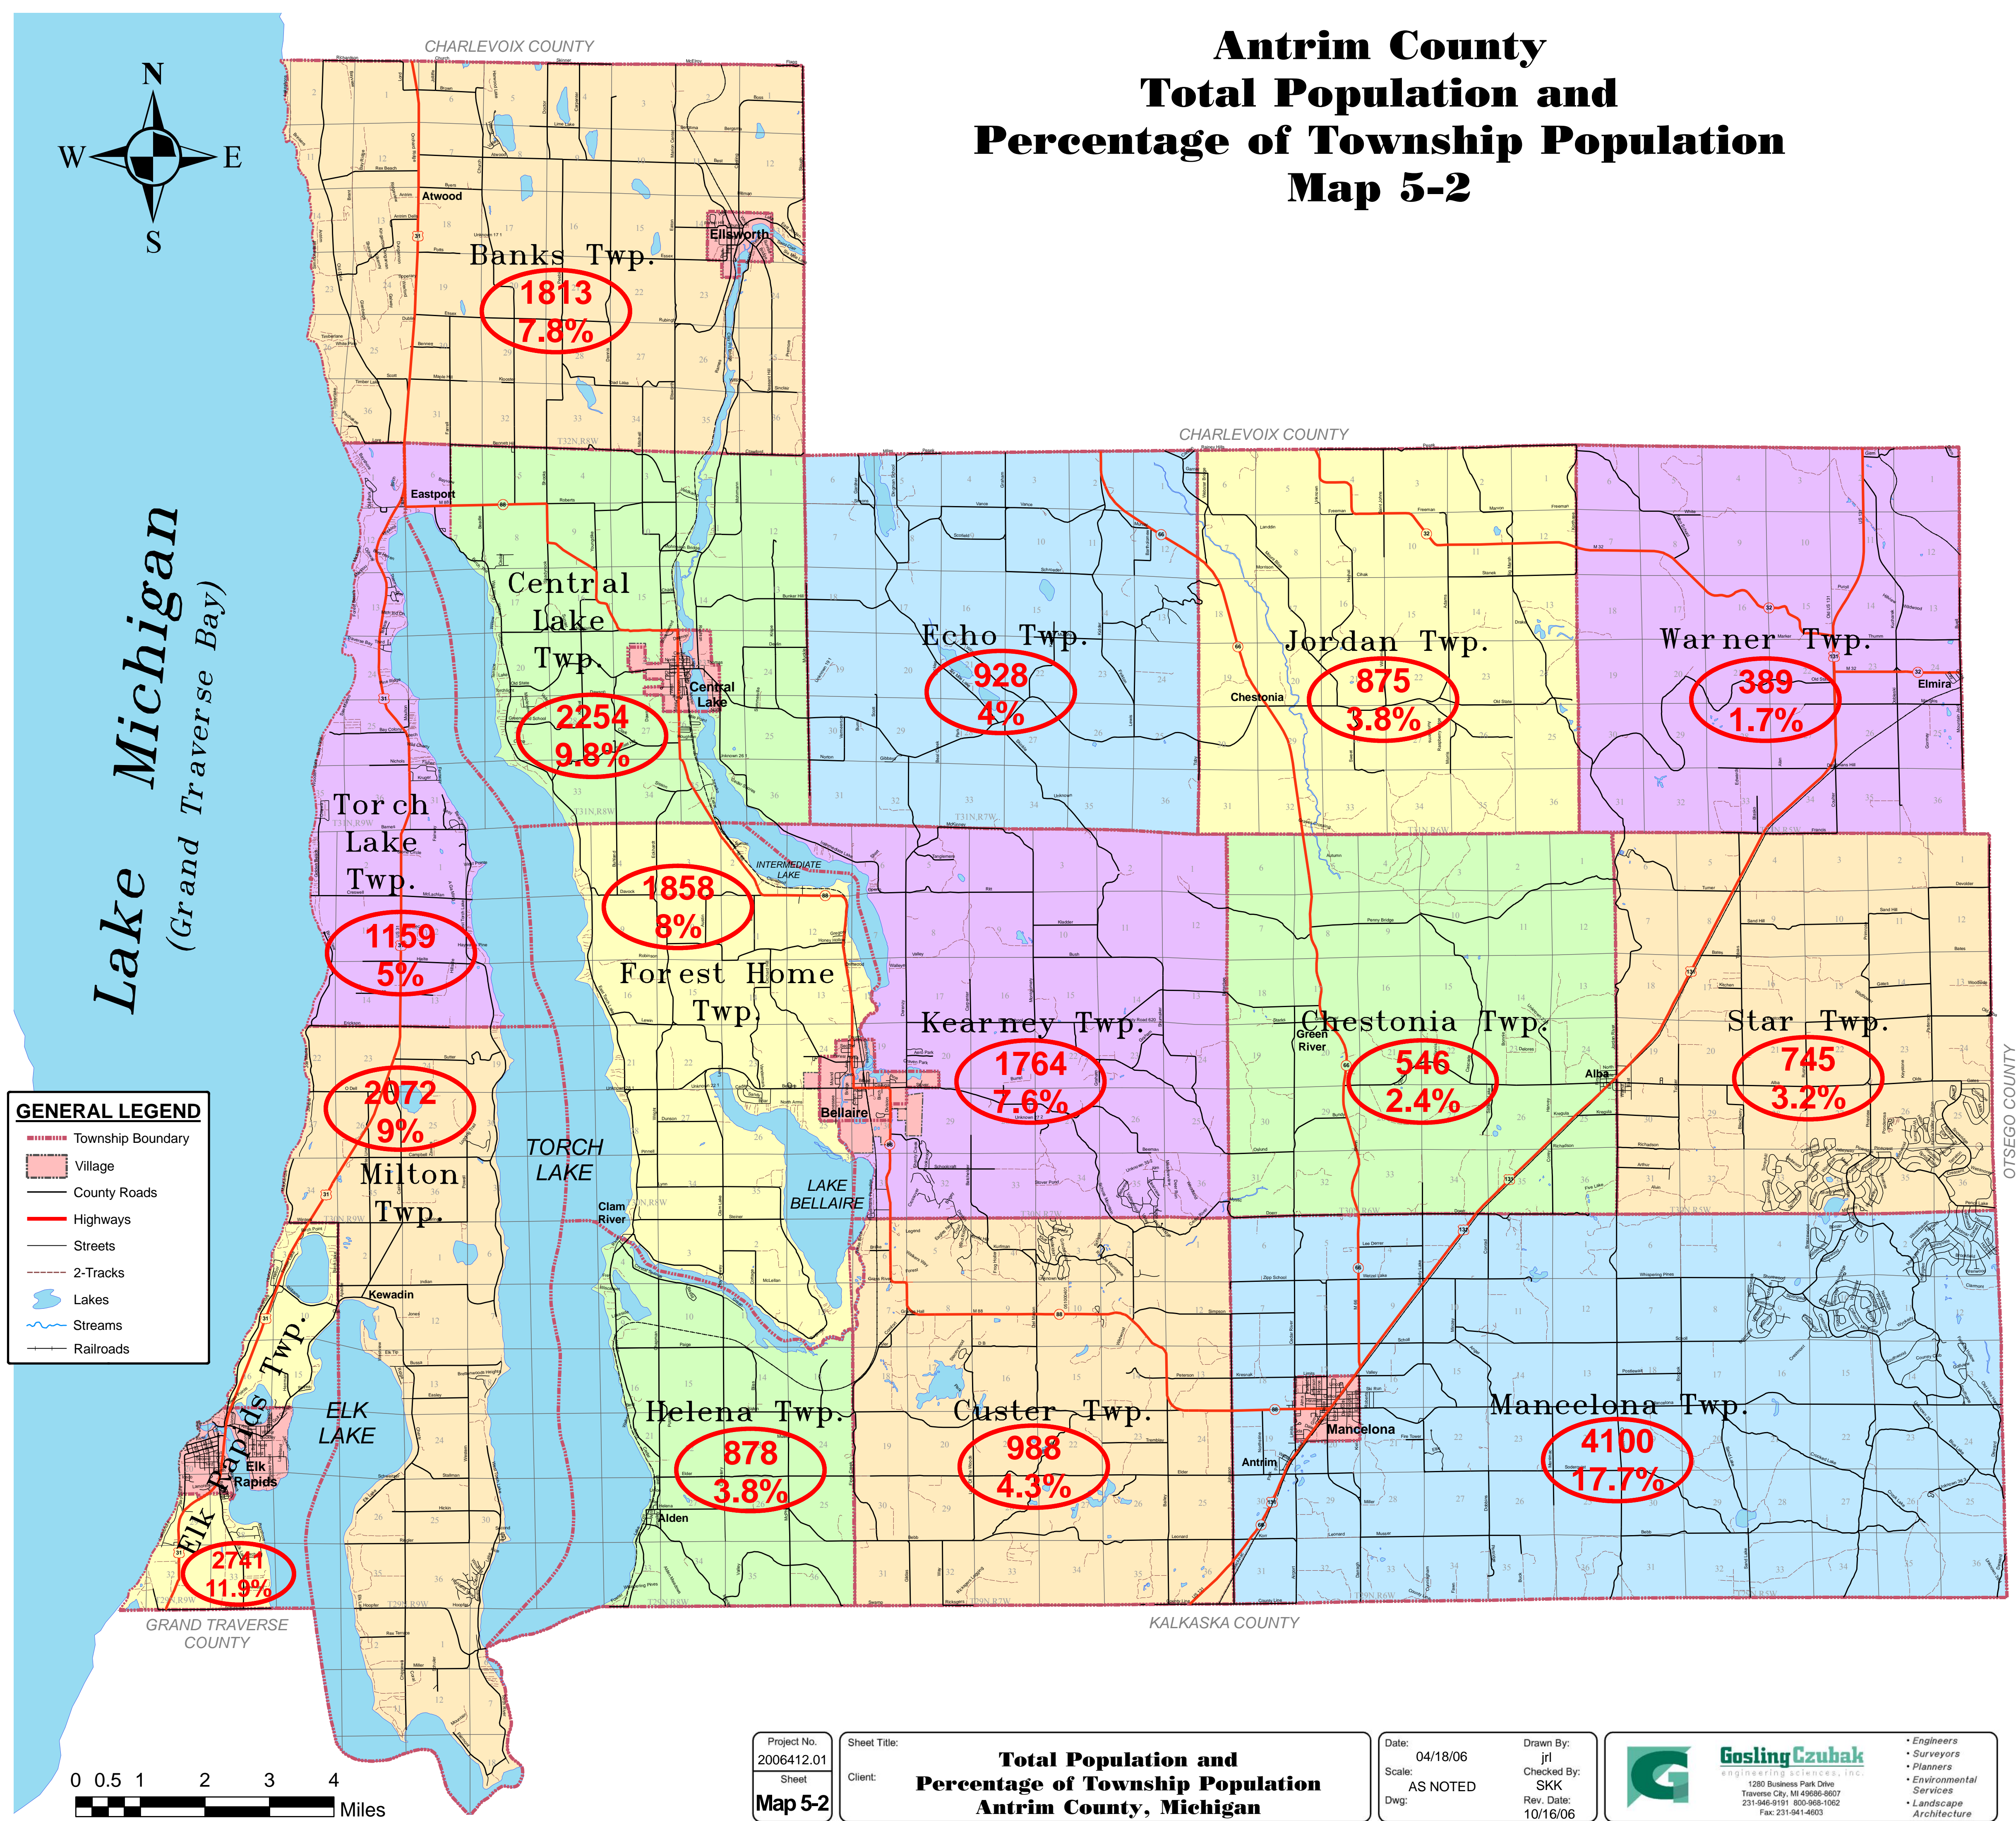

# Antrim County Total Population and Percentage of Township Population Map 5-2

## Antrim County, Michigan Total Population and Percentage of Township Population Map 5-2

**928**  
**4%** - Represents total population and percentage of township population.

The total population in Antrim County is 23,110.

This population is distributed through the 15 Townships and 5 Villages.

Village populations are included in the township numbers.

Numbers as of 2000 U.S. Census.

**GENERAL LEGEND**

- Township Boundary
- Village
- County Roads
- Highways
- Streets
- 2-Tracks
- Lakes
- Streams
- Railroads

Project No: 2006412.01  
 Sheet: Map 5-2  
 Client: **Total Population and Percentage of Township Population Antrim County, Michigan**

Date: 04/18/06  
 Scale: AS NOTED  
 Dwg:   
 Drawn By: jrl  
 Checked By: SKK  
 Rev. Date: 10/16/06