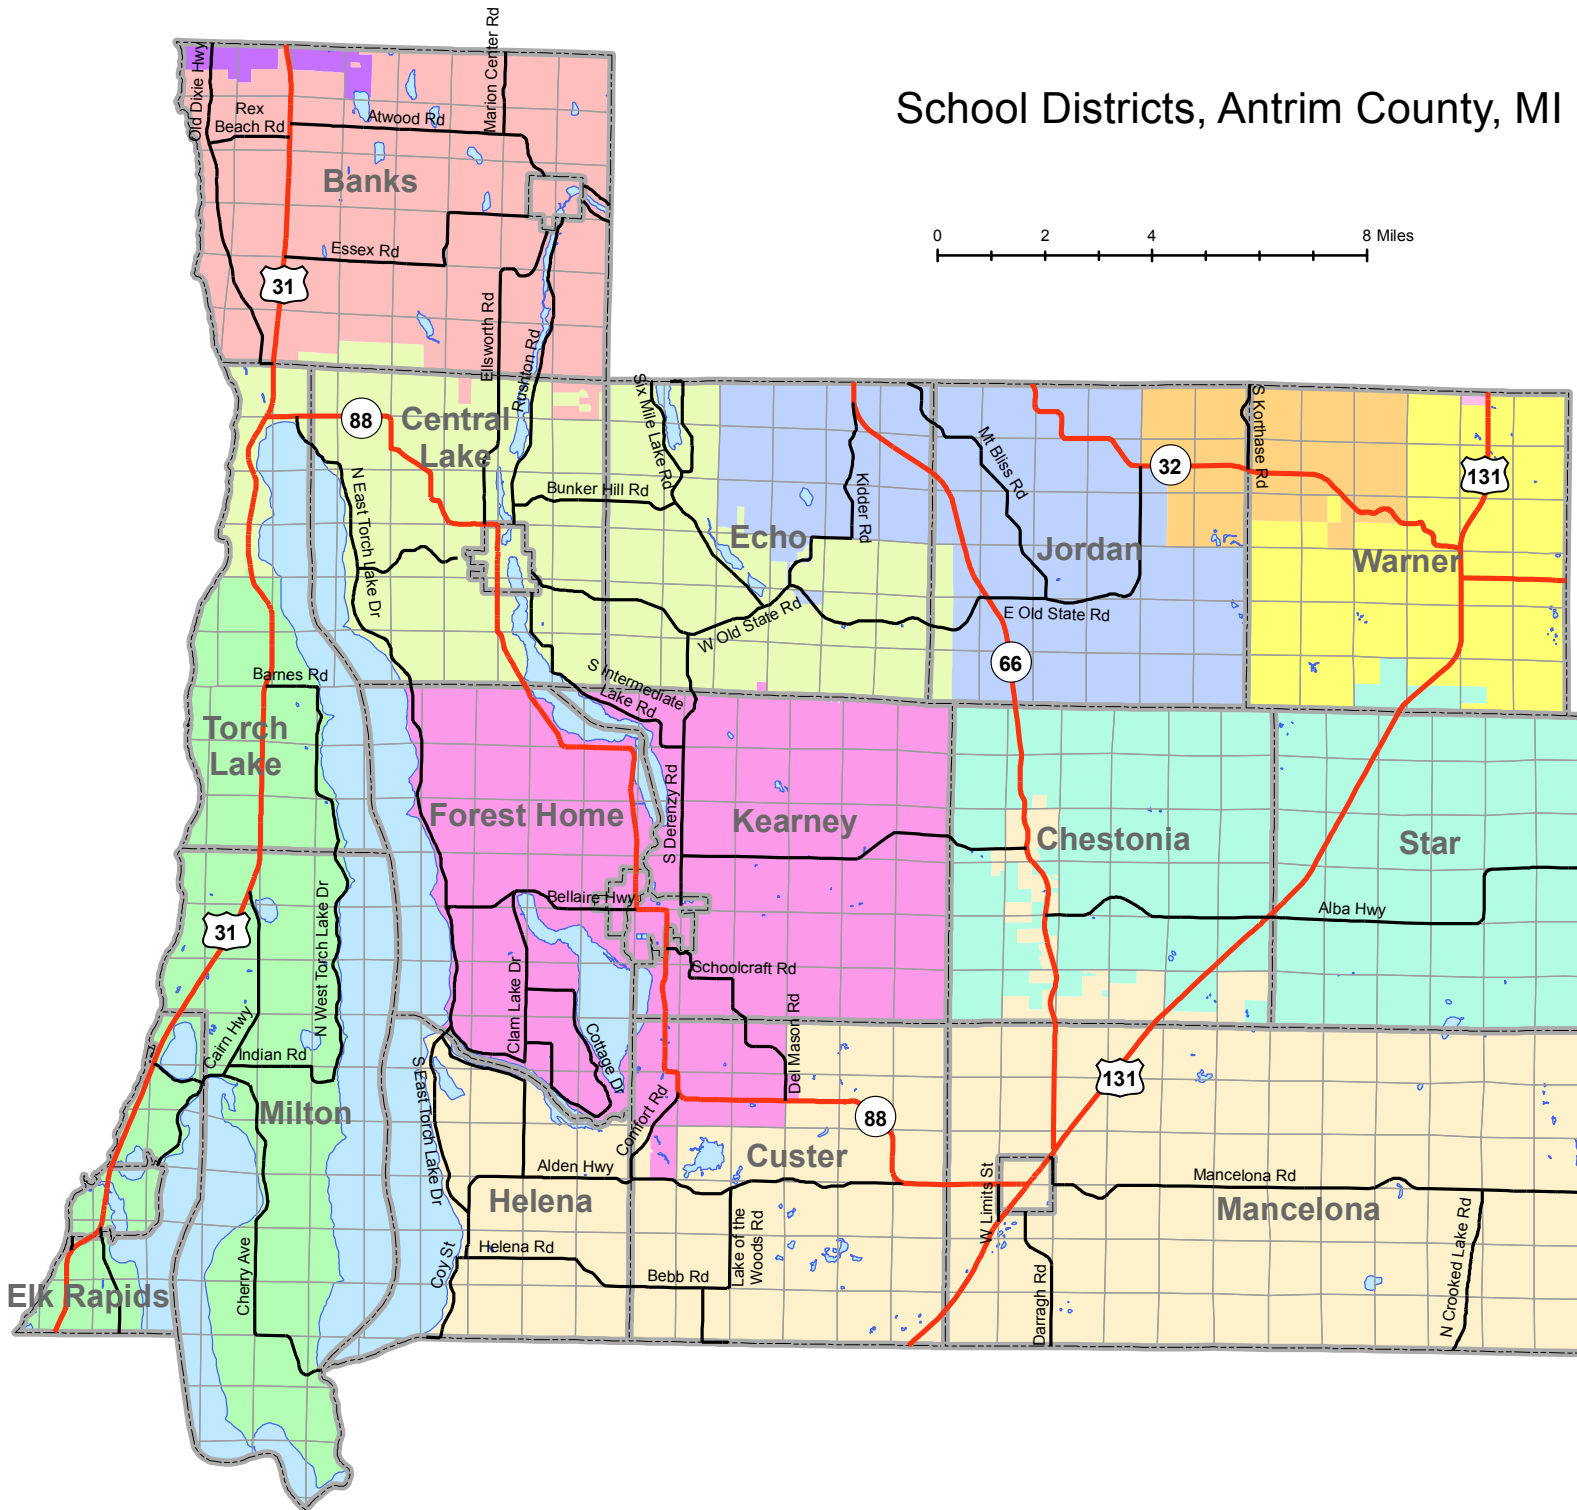

School Districts, Antrim County, MI

School Districts

- Alba (05)
- Bellaire (10)
- Boyne City (60)
- Boyne Falls (15)
- Central Lake (20)
- Charlevoix (25)
- East Jordan (50)
- Elk Rapids (30)
- Ellsworth (35)
- Gaylord (40)
- Mancelona (45)
- Primary Road
- Highway
- Lake
- Municipal Boundary
- Section