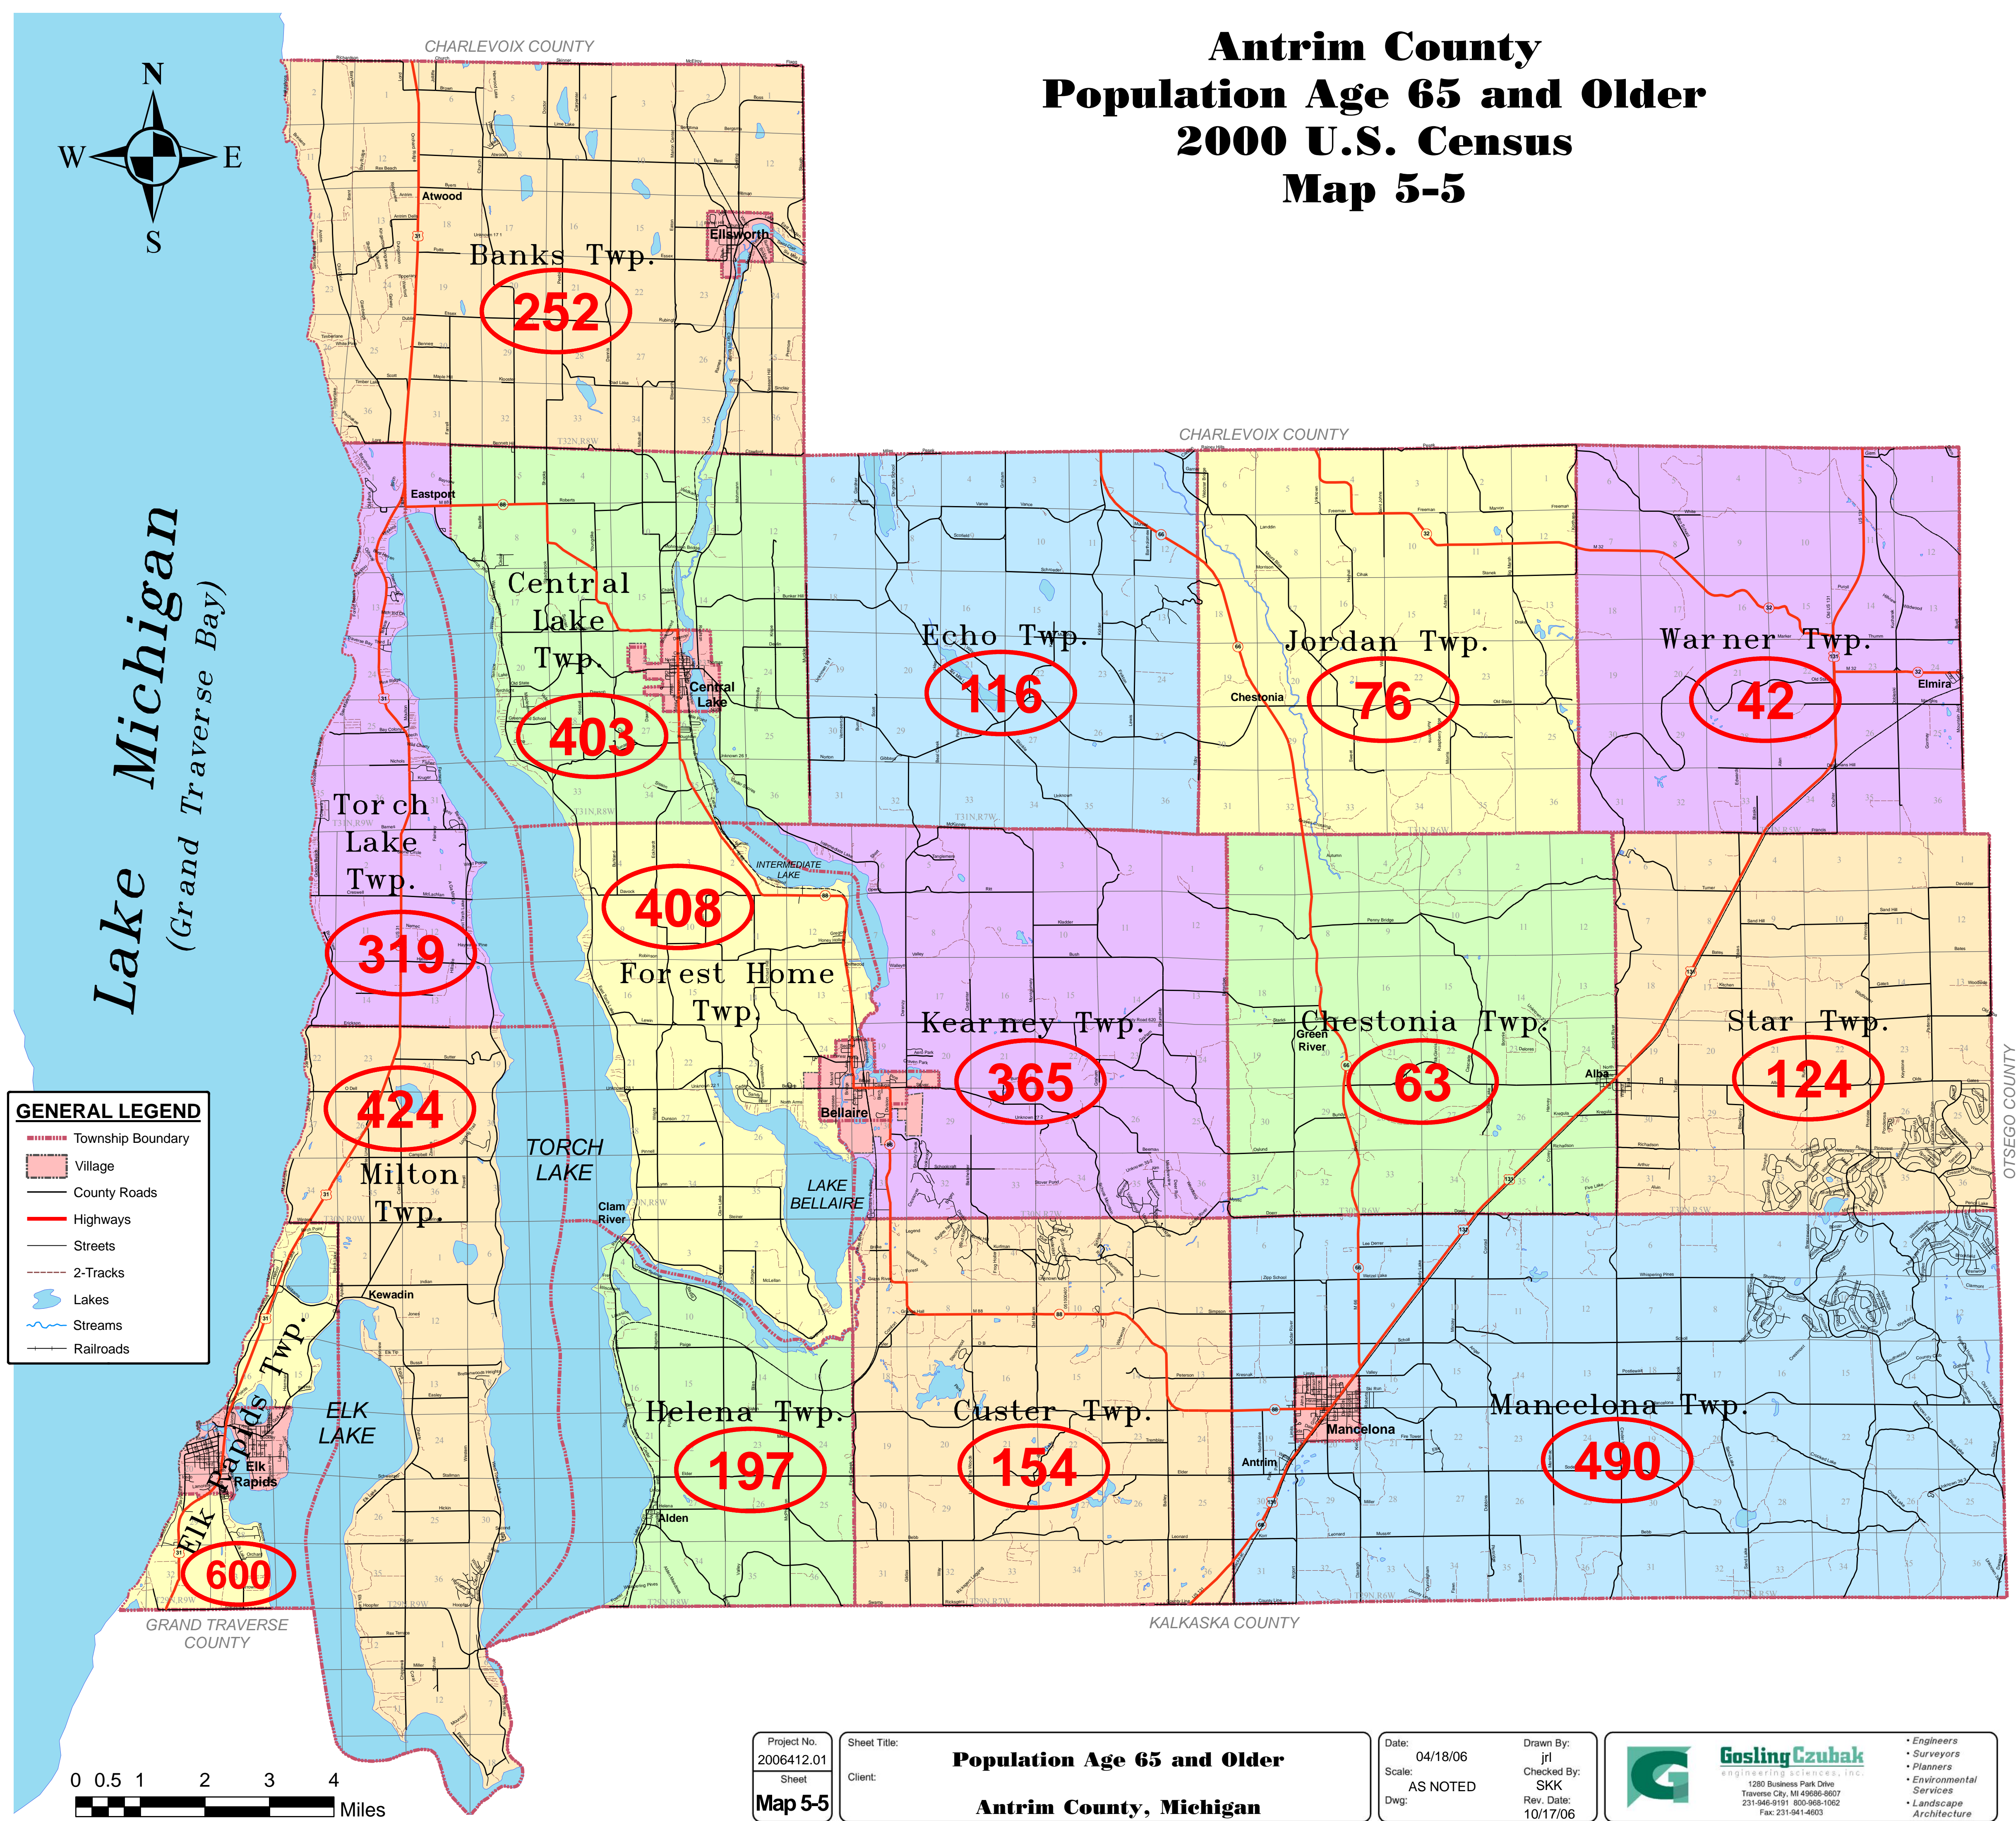

Antrim County Population Age 65 and Older 2000 U.S. Census Map 5-5

Antrim County, Michigan Population Age 65 and Older 2000 U.S. Census Map 5-5

154 - Represents population age 65 and older per township.

Total population in Antrim County that is 65 and older is 4,033 which is 17.5% of the total population.

There were 1,867 males and 2,166 females in this age group.

This is an increase of 27.5% or 871 people from the 1990 census.

Village populations are included in the township numbers.

GENERAL LEGEND

- Township Boundary
- Village
- County Roads
- Highways
- Streets
- 2-Tracks
- Lakes
- Streams
- Railroads

Project No: 2006412.01	Sheet Title: Population Age 65 and Older	Date: 04/18/06	Drawn By: jrl	 Gosling Czubak <small>engineering sciences, inc.</small> 1280 Business Park Drive Traverse City, MI 49906-9607 231-946-9191 800-968-1062 Fax: 231-941-4603
Sheet: Map 5-5	Client: Antrim County, Michigan	Scale: AS NOTED	Checked By: SKK	
		Dwg:	Rev. Date: 10/17/06	

SOURCES:
 ANTRIM COUNTY PLANNING
 LIAA - LAND INFORMATION ACCESS ASSOCIATION
 2000 U.S. CENSUS
 STATE OF MICHIGAN
 GIS DATA
 CENTER FOR GEOGRAPHIC INFORMATION
 DEPARTMENT OF INFORMATION TECHNOLOGY
 ANTRIM COUNTY