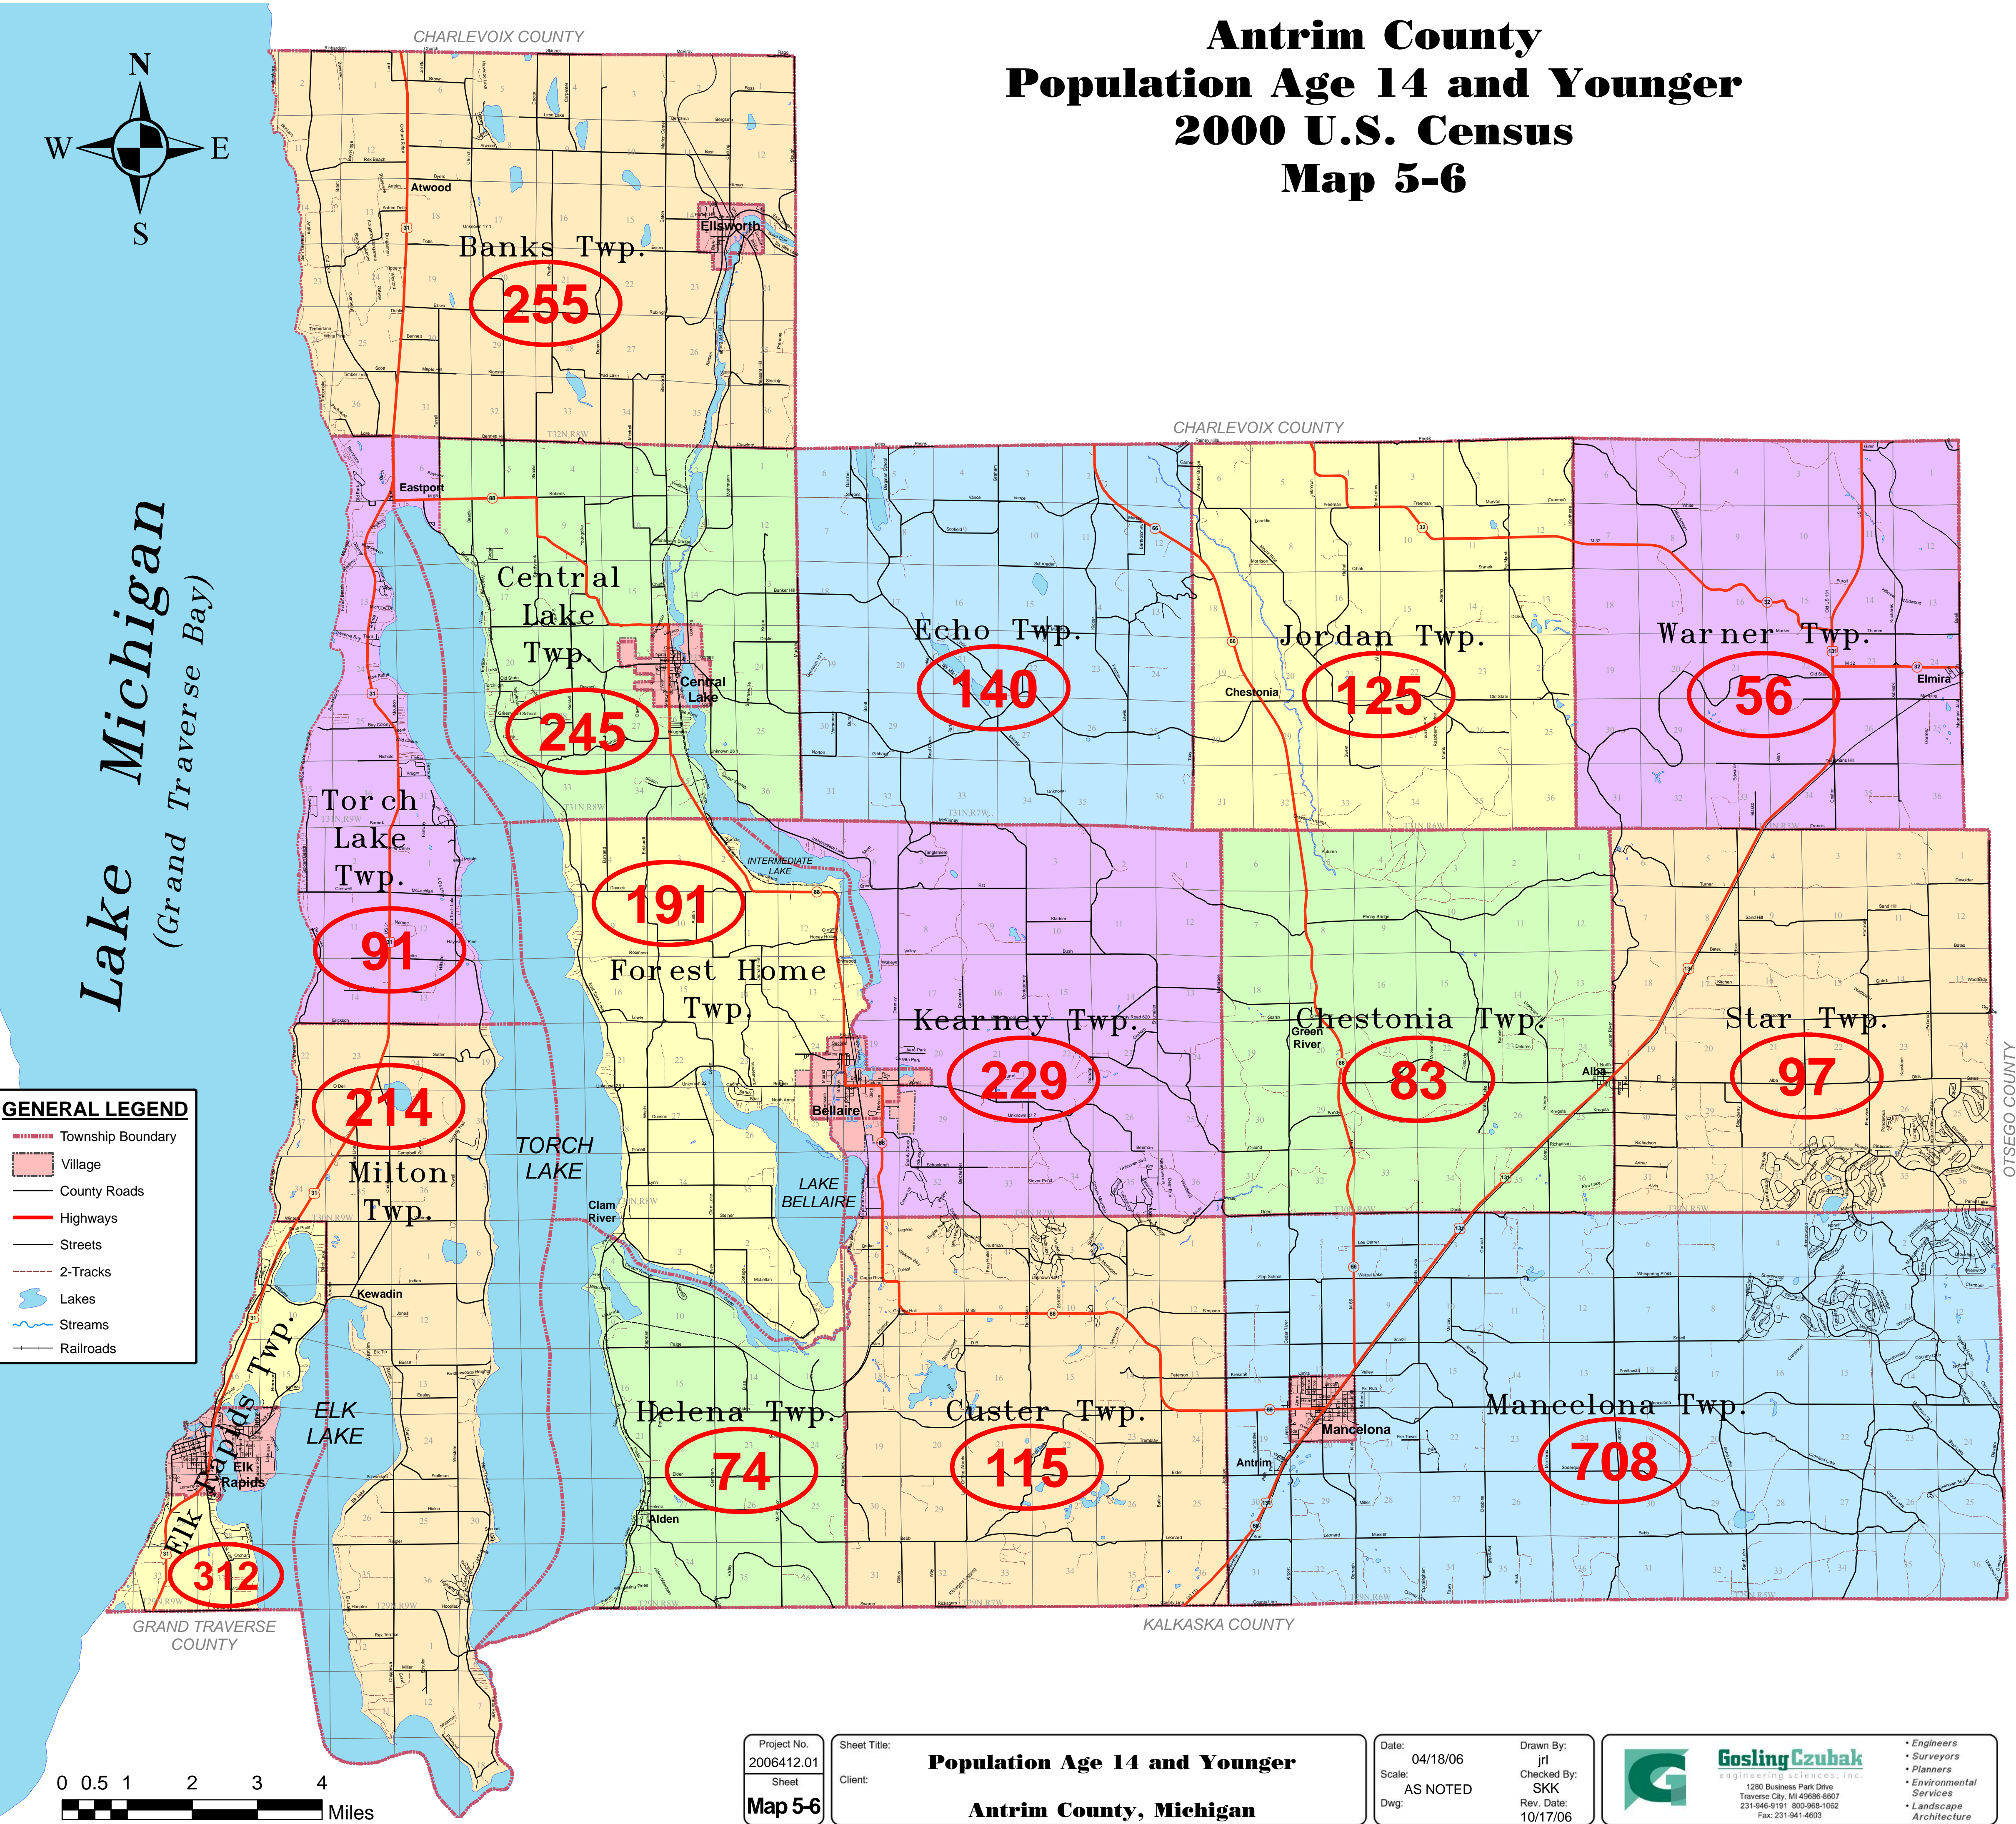

# Antrim County Population Age 14 and Younger 2000 U.S. Census Map 5-6

## Antrim County, Michigan Population Age 14 and Younger 2000 U.S. Census Map 5-6

**154** - Represents population age 14 and younger per township.

Total population in Antrim County that is 14 and younger is 2,883 which is 12.5% of the total population.

This is an increase of 11% or 286 people from the 1990 census.

Village populations are included in the township numbers.

**GENERAL LEGEND**

- Township Boundary
- Village
- County Roads
- Highways
- Streets
- 2-Tracks
- Lakes
- Streams
- Railroads

Project No: 2006412.01 Sheet: <b>Map 5-6</b>	Sheet Title: <b>Population Age 14 and Younger</b> Client: <b>Antrim County, Michigan</b>	Date: 04/18/06 Scale: AS NOTED Dwg: 	Drawn By: jrl Checked By: SKK Rev. Date: 10/17/06	<p><b>Gosling Czubak</b> engineering sciences, inc. 1280 Business Park Drive Traverse City, MI 49969-9607 231-946-9191 800-968-1062 Fax: 231-941-4603</p>	<ul style="list-style-type: none"> <li>• Engineers</li> <li>• Surveyors</li> <li>• Planners</li> <li>• Environmental Services</li> <li>• Landscape Architecture</li> </ul>
---	---	---	--	---	--