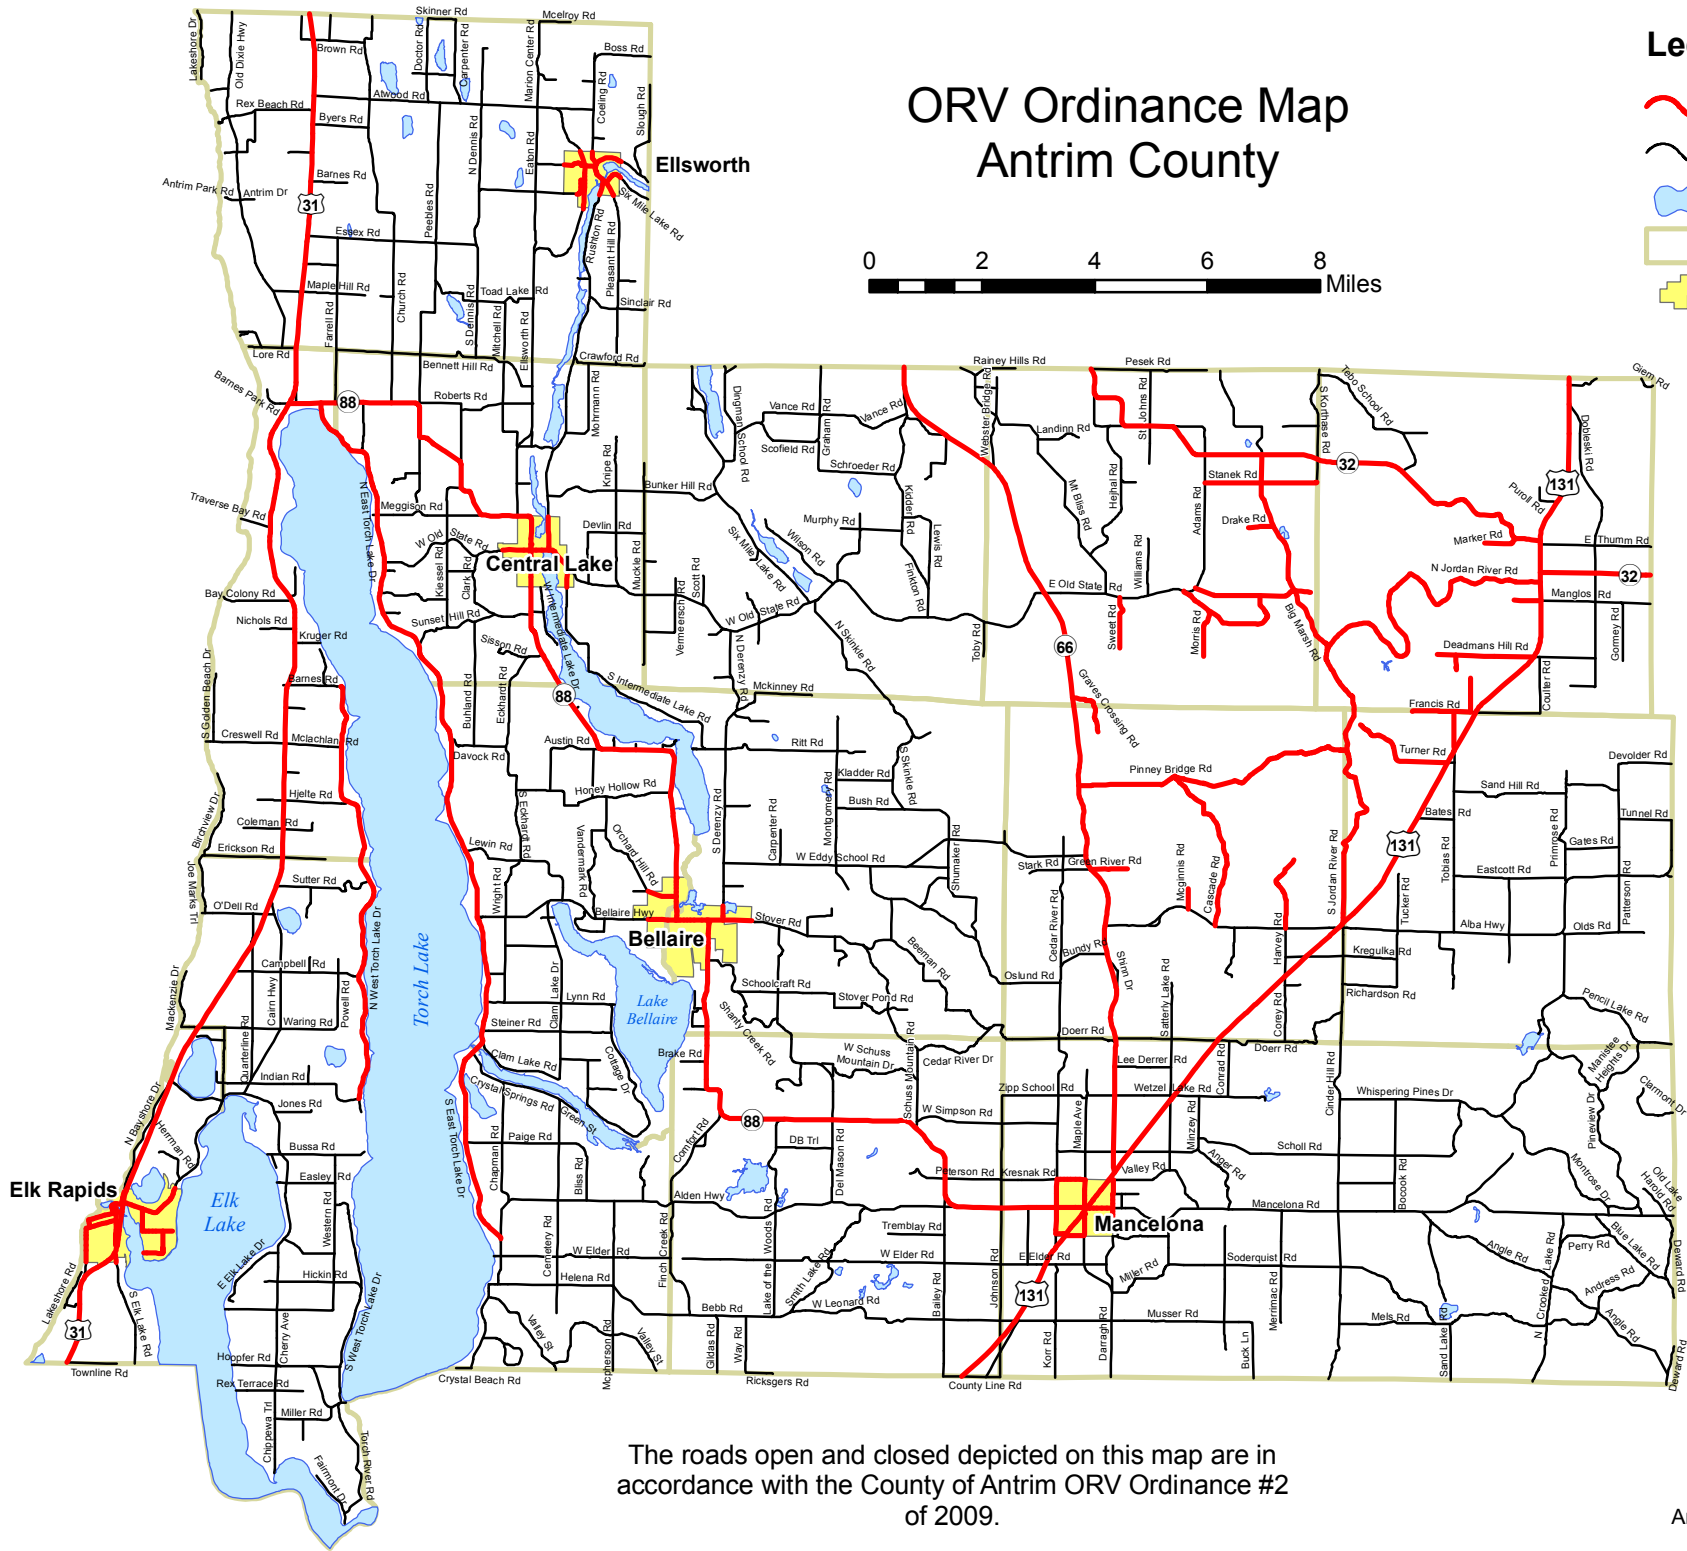

# ORV Ordinance Map Antrim County

## Legend

-  Closed County Road
-  Open County Road
-  Lake
-  Township
-  Village

The roads open and closed depicted on this map are in accordance with the County of Antrim ORV Ordinance #2 of 2009.

Map Produced by  
Antrim County Equalization  
June 8, 2010