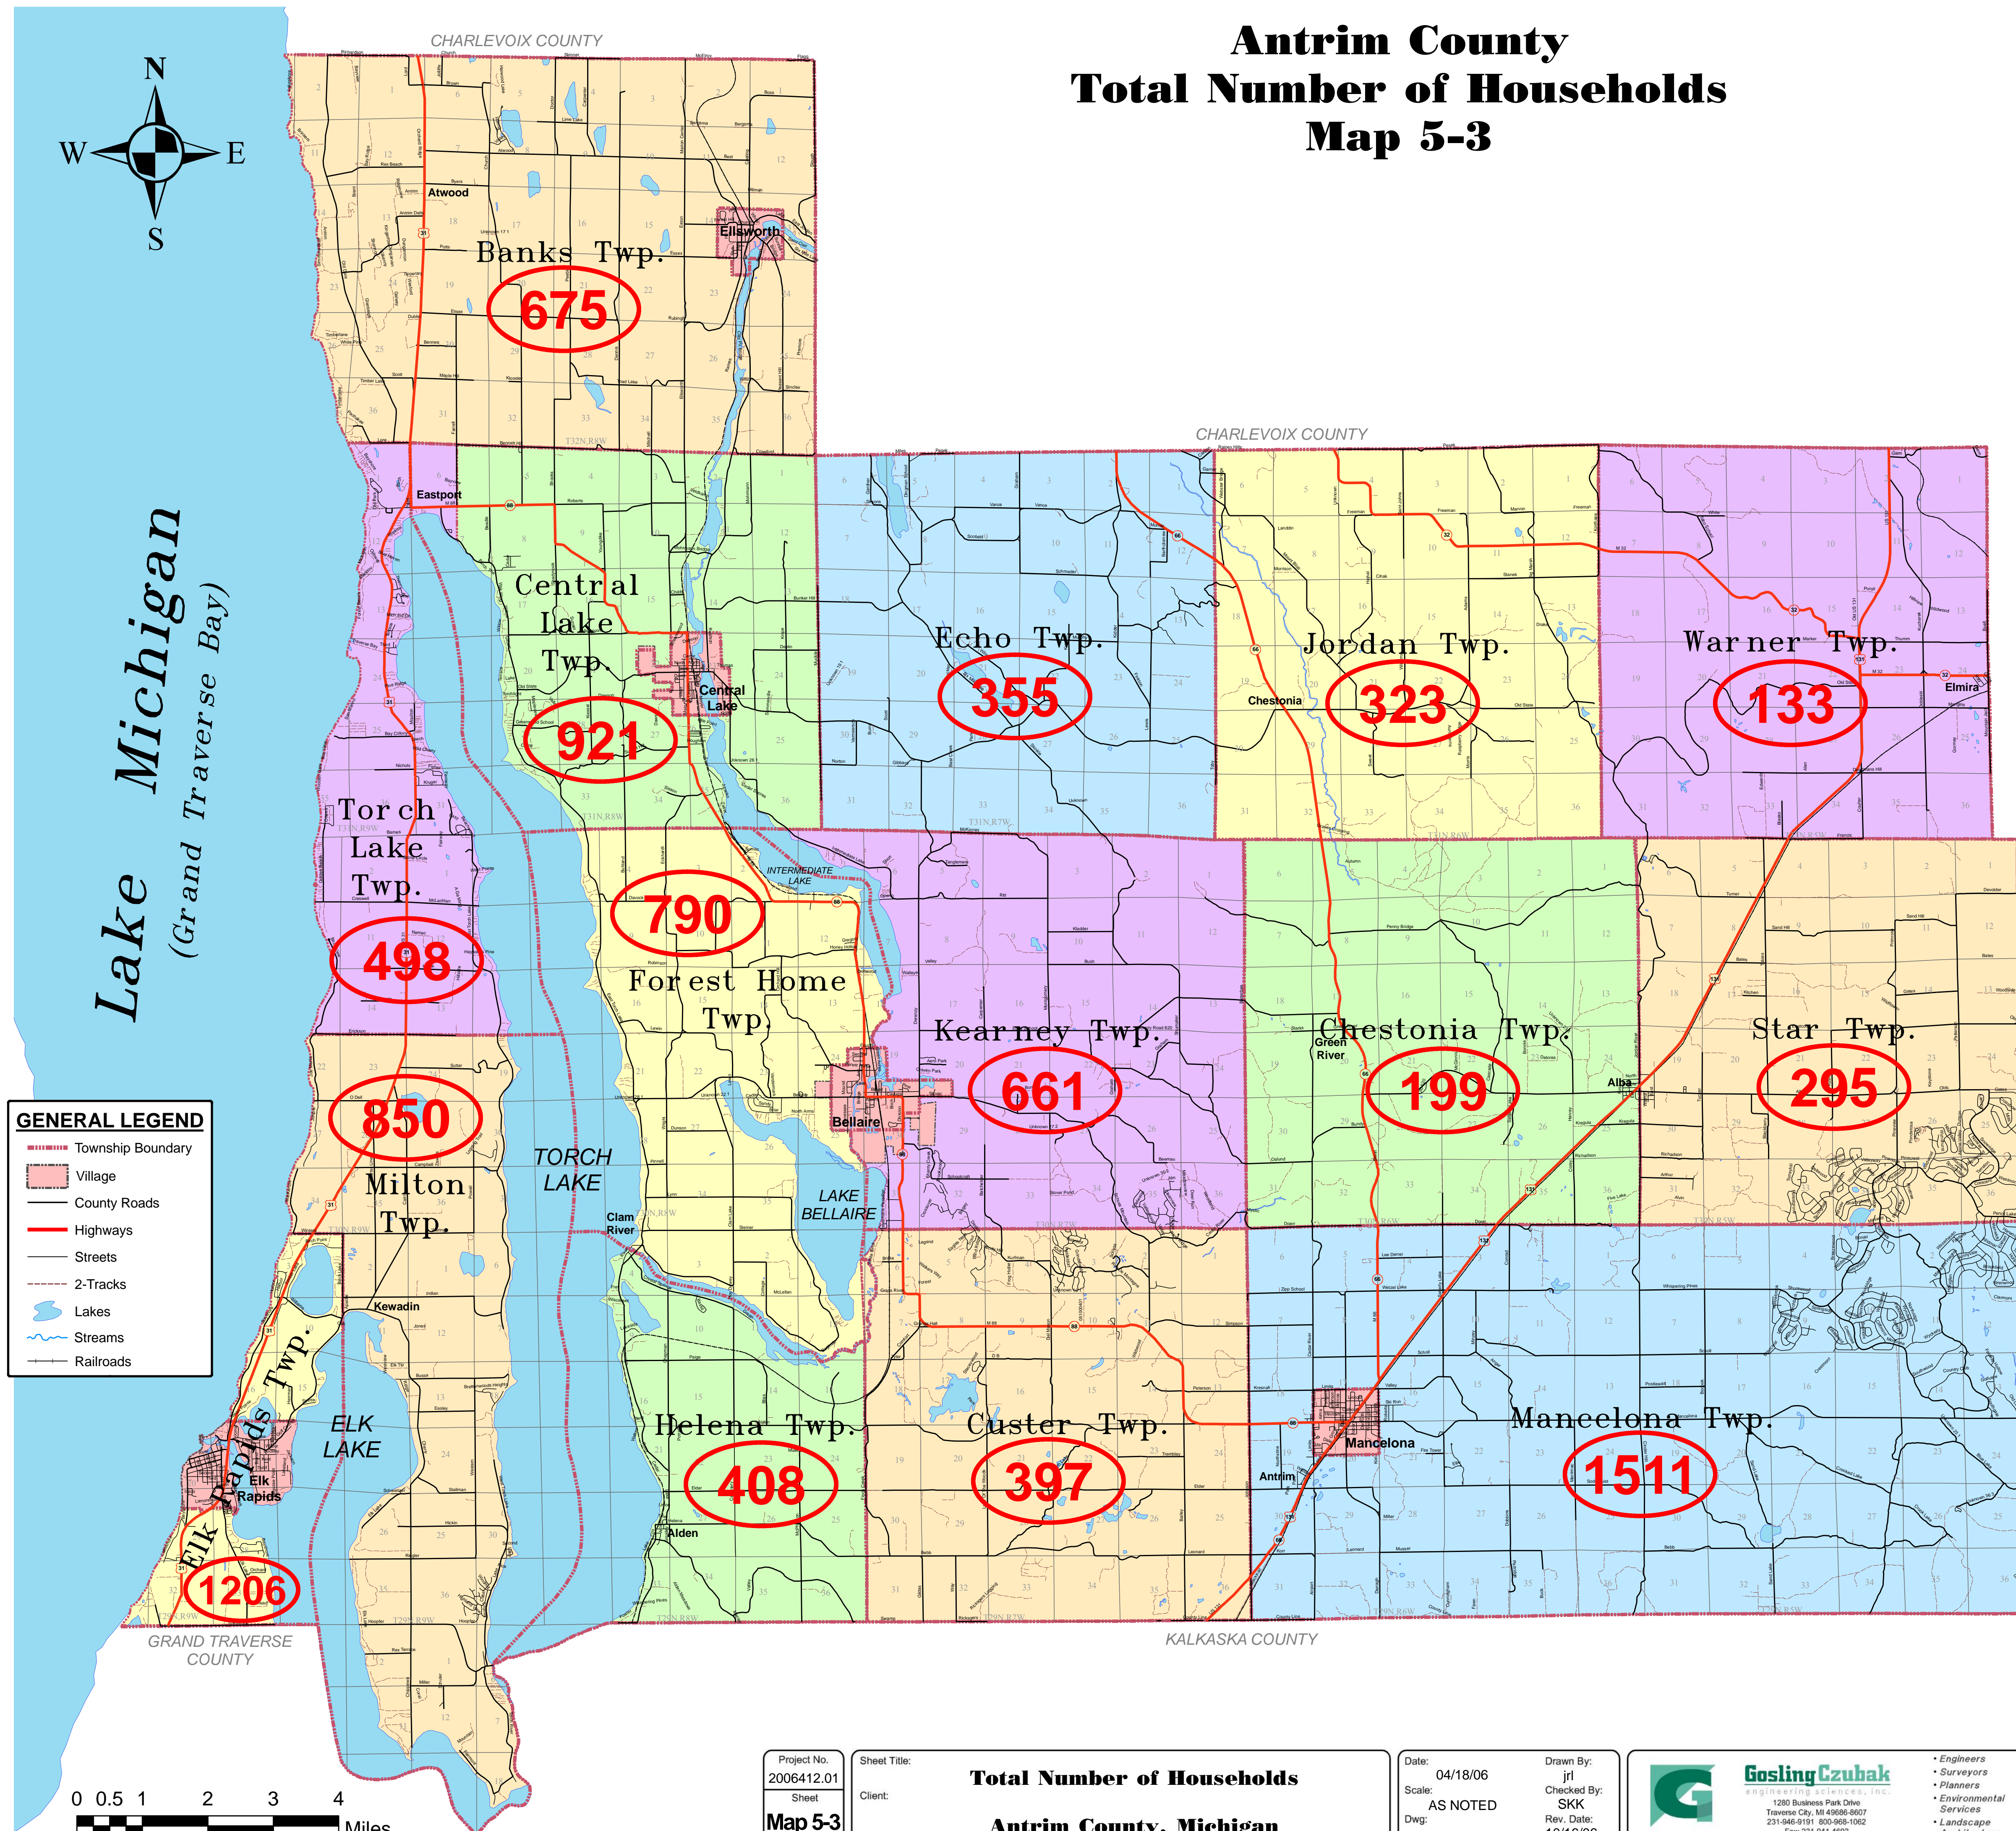

# Antrim County Total Number of Households Map 5-3

## Antrim County, Michigan Total Number of Households Map 5-3

**154** - Represents total number of households.

The total number of households in Antrim County in 2000 was 9,222 which was a 32% increase over the 6,980 households in 1990.

Village households are included in the township numbers.

Numbers as of 2000 U.S. Census.

**GENERAL LEGEND**

- Township Boundary
- Village
- County Roads
- Highways
- Streets
- 2-Tracks
- Lakes
- Streams
- Railroads

Project No:  
2006412.01  
Sheet  
**Map 5-3**

Sheet Title:  
**Total Number of Households**  
Client:  
**Antrim County, Michigan**

Date:  
04/18/06  
Scale:  
AS NOTED  
Dwg:  
Date:  
10/16/06

Drawn By:  
jrl  
Checked By:  
SKK  
Rev. Date:  
10/16/06