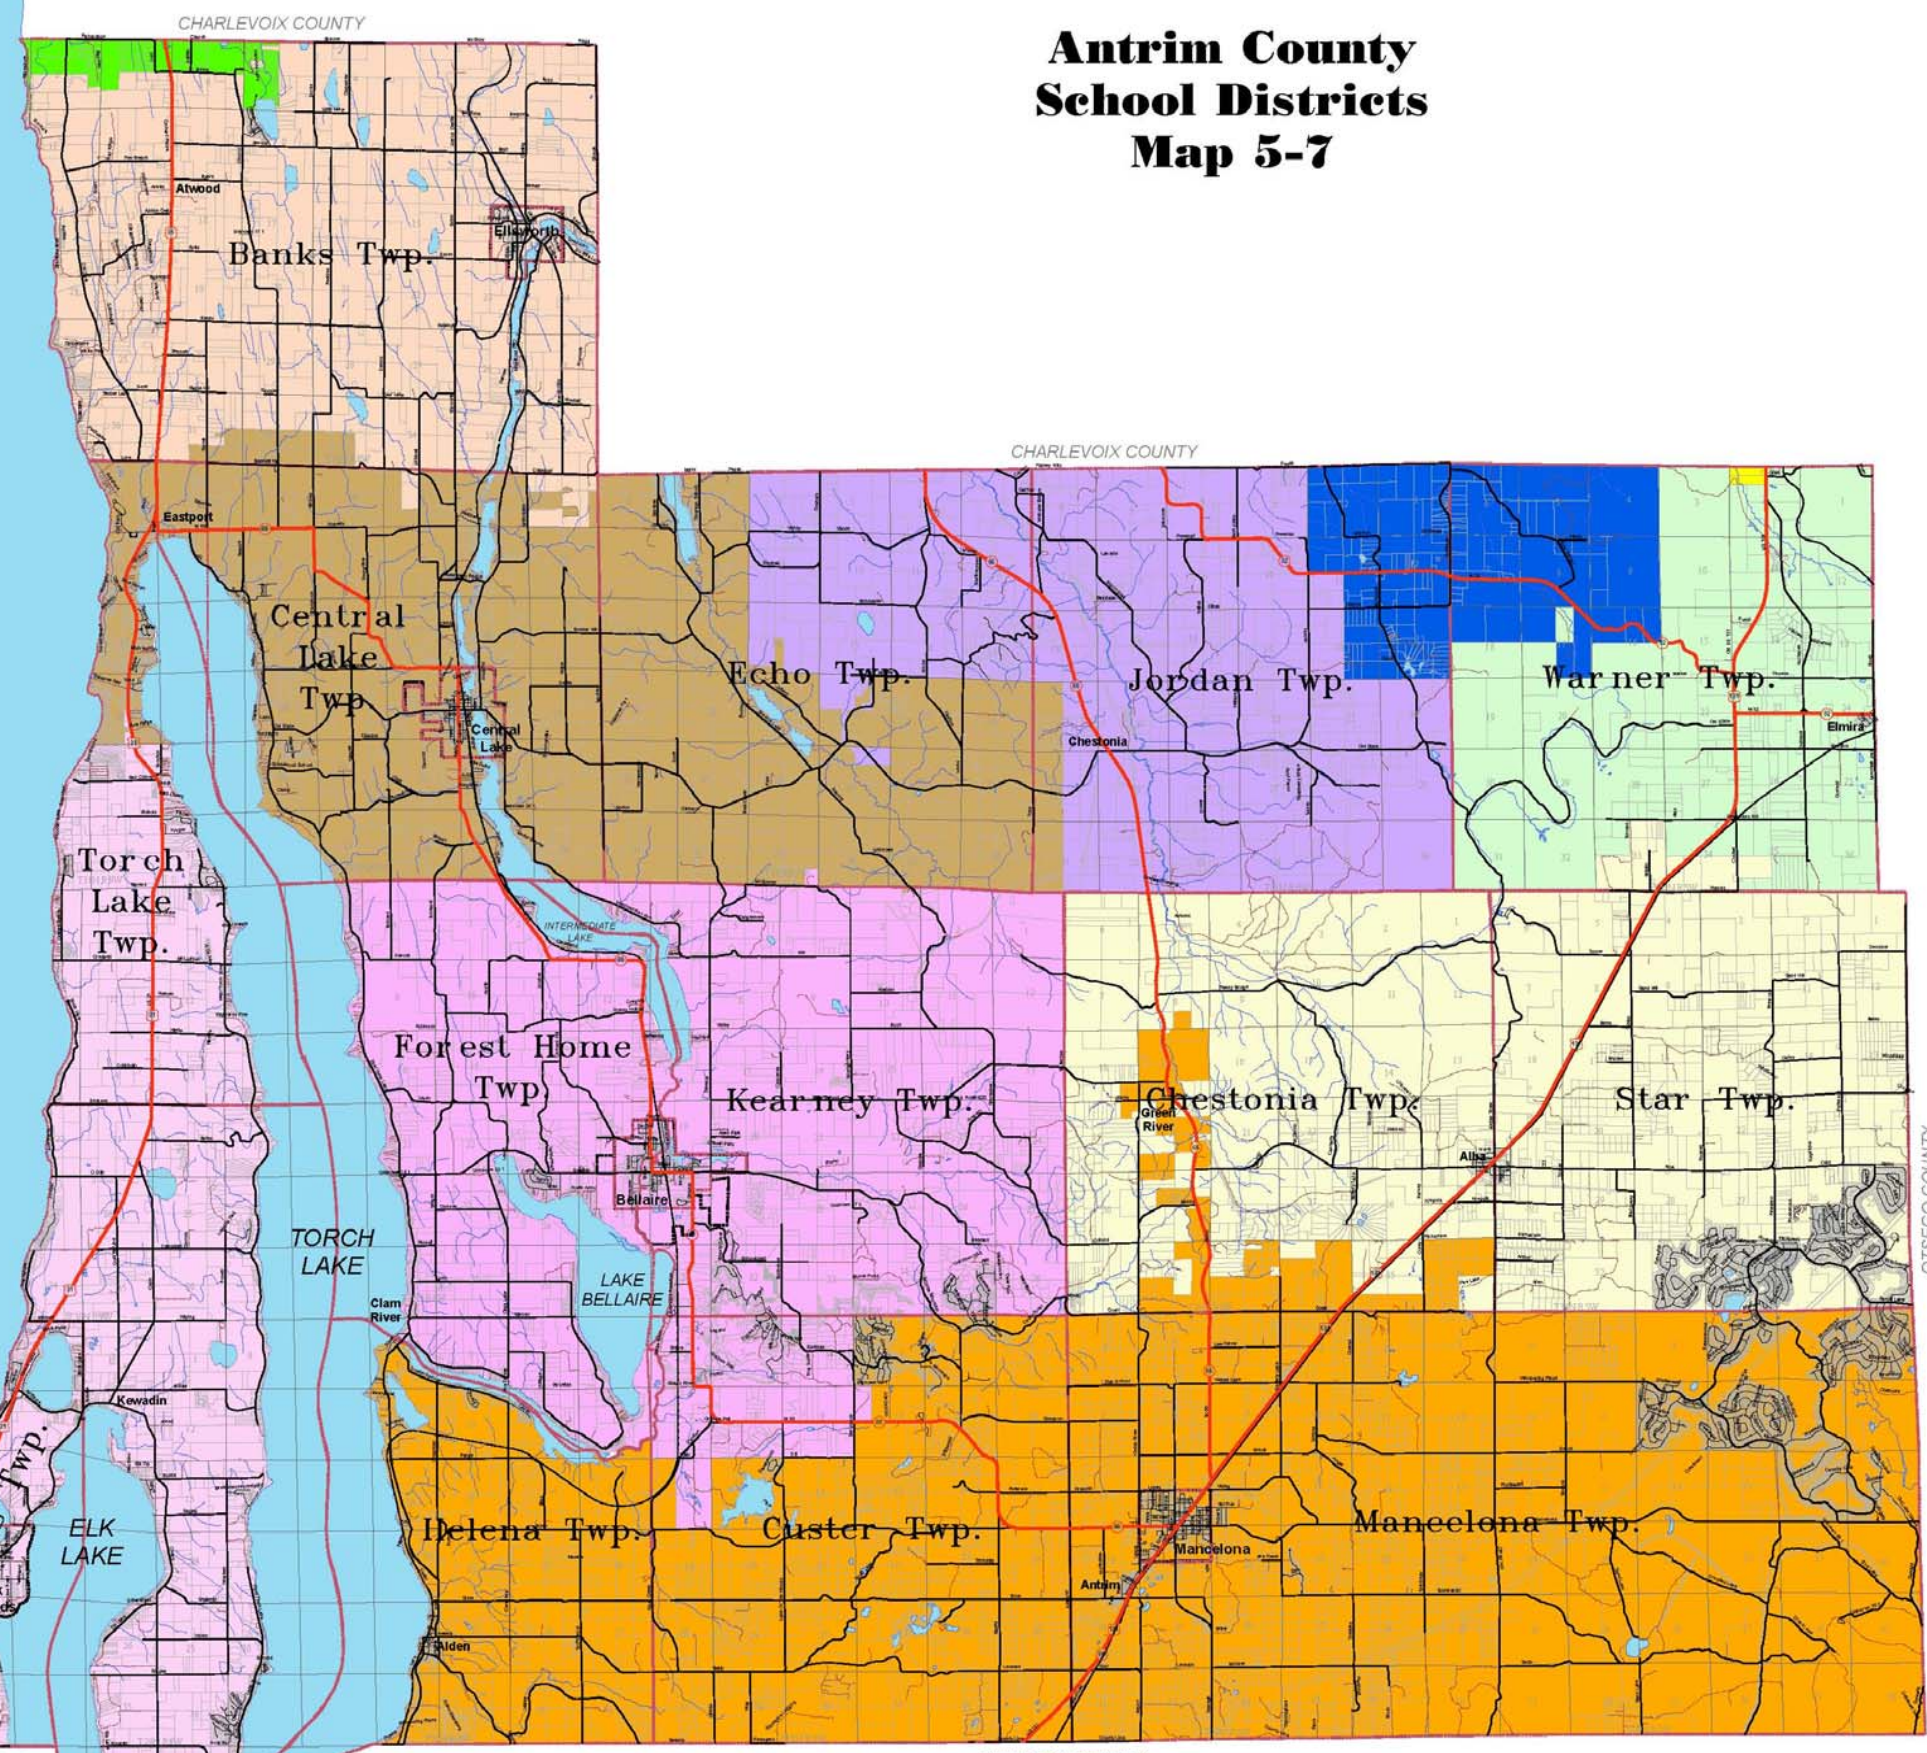

Antrim County School Districts Map 5-7

Antrim County, Michigan School Districts Map 5-7

Lake Michigan
(Grand Traverse Bay)

GENERAL LEGEND

- Township Boundary
- Village
- County Roads
- Highways
- Streets
- 2-Tracks
- Lakes
- Streams
- Railroads

SCHOOL POPULATIONS

School District	2000/2001 Student Enrollment	2004/2005 Student Enrollment	% Change
Alba	172	208	21%
Bellaire	629	585	-7%
Boyer City	1,319	1,245	-6%
Boyer Falls	304	337	11%
Central Lake	489	488	0%
Charlevoix	NA	NA	NA
East Jordan	1,252	1,263	1%
Elk Rapids	1,505	1,540	2%
Ellsworth	254	245	-4%
Gaylord	NA	NA	NA
Mancelona	1,040	1,184	14%

Source NW Council of Governments

This map depicts the school districts in Antrim County. Not all of the student listed in the enrollment live in Antrim County.

School Districts change (00' to 04')

 Alba Schools	36 more students
 Bellaire Schools	44 less students
 Boyer City Schools	74 less students
 Boyer Falls Schools	33 more students
 Central Lake Schools	1 more student
 Charlevoix Schools	not available
 East Jordan Schools	11 more students
 Elk Rapids Schools	35 more students
 Ellsworth Schools	9 more students
 Gaylord Schools	not available
 Mancelona Schools	144 more students